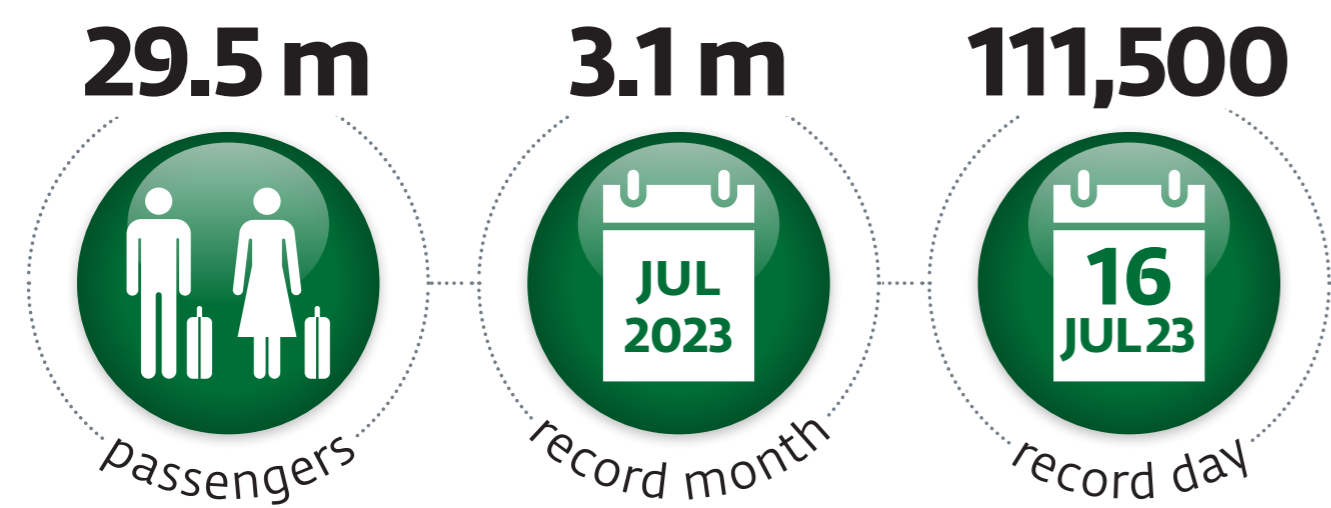

Key Facts VIE

Data: 2023

Busiest European routes

- | West | East |
|--------------|--------------|
| 1. London | 1. Bucharest |
| 2. Frankfurt | 2. Warsaw |
| 3. Paris | 3. Sofia |
| 4. Istanbul | 4. Belgrade |
| 5. Amsterdam | 5. Tirana |

Busiest long haul routes

- Bangkok
- Taipei
- Newark
- Toronto
- Chicago