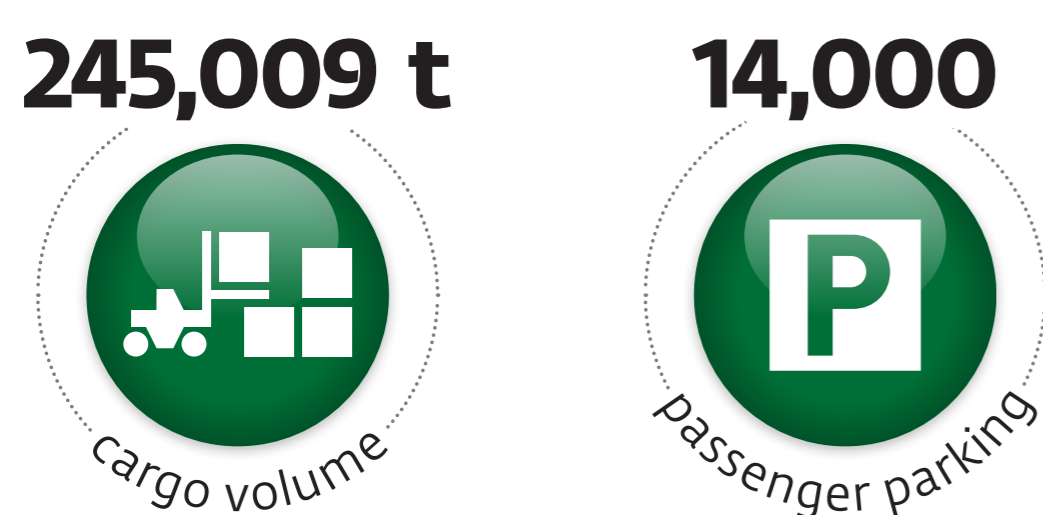

Key Facts VIE

Data: 2023

Busiest European routes

- | West | East |
|--------------|--------------|
| 1. London | 1. Bucharest |
| 2. Frankfurt | 2. Warsaw |
| 3. Paris | 3. Sofia |
| 4. Istanbul | 4. Belgrade |
| 5. Amsterdam | 5. Tirana |

Busiest long haul routes

- Bangkok
- Taipei
- Newark
- Toronto
- Chicago